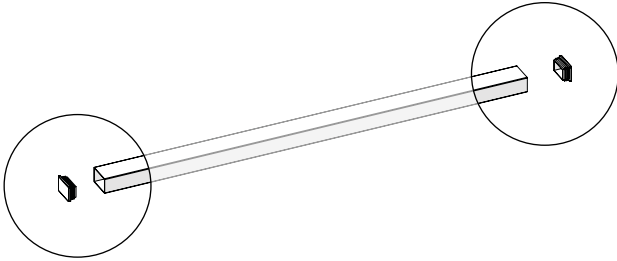

**Kit 5650
Door Frame
Fixings**

Bag for Kit 5650

Bag for Kit 5650

60x40mm

3

4

Bag for Kit 5650

5