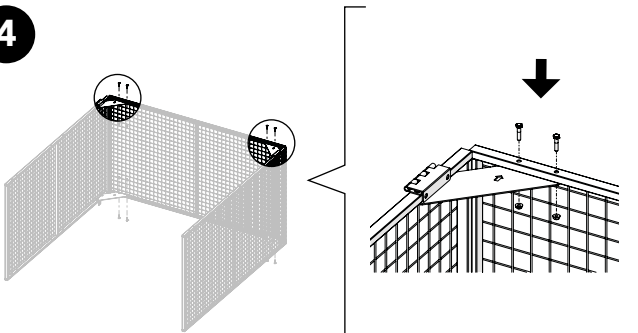

Troax Cage Start

1

Kit 9000/9100 + Bag for Kit 9000

2

Kit 9000/9100 + Bag for Kit 9000

3

Bag for Kit 9000

4

Bag for Kit 9000

5

Kit 9000/9100 + Bag for Kit 9000

6

Art no: 887590005 ver. 02