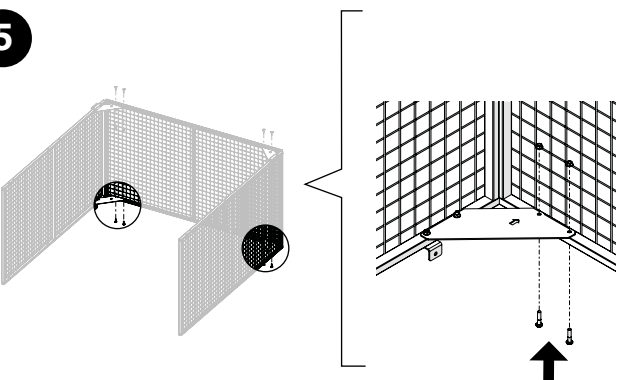

Troax Cage Start

1

Kit 9000/9100 + Bag for Kit 9000

2

Kit 9000/9100 + Bag for Kit 9000

3

Bag for Kit 9000

4

Bag for Kit 9000

5

Kit 9000/9100 + Bag for Kit 9000

6

Art no: 887590005 ver. 02