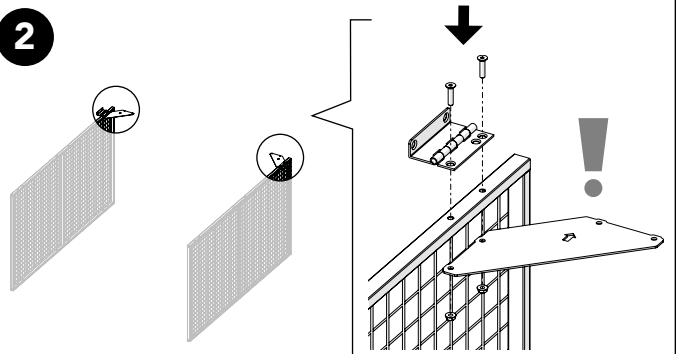

Art no: 887590005 ver. 02

Troax Cage Start

1

Kit 9000/9100 + Bag for Kit 9000

2

Kit 9000/9100 + Bag for Kit 9000

3

Bag for Kit 9000