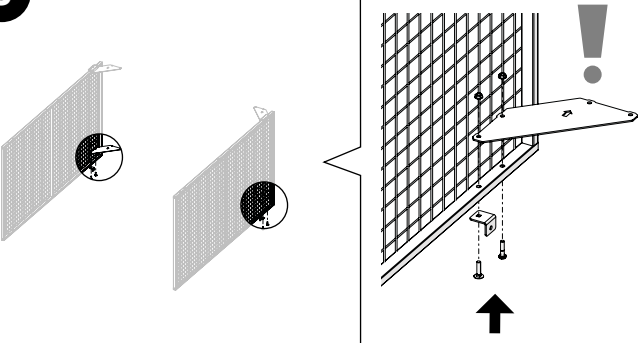

Art no: 887590005 ver. 02

Troax Cage Start

1

Kit 9000/9100 + Bag for Kit 9000

2

Kit 9000/9100 + Bag for Kit 9000

3

Bag for Kit 9000