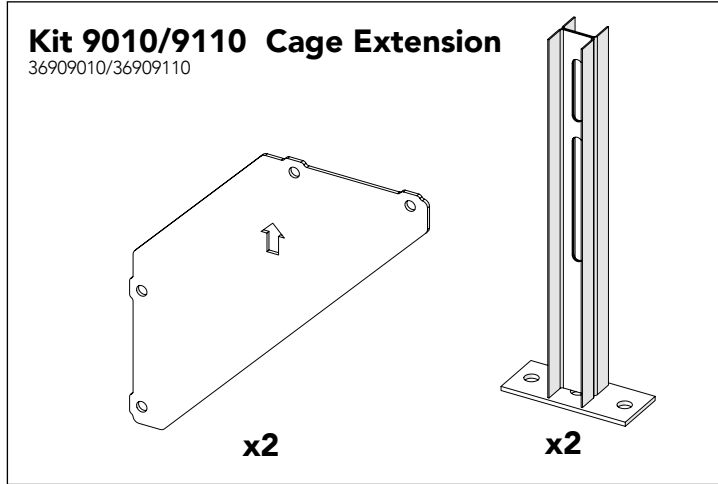

Warehouse Partitioning

Troax Cage Extension

Kit 36909010/36909110

Art no.: ver. 88759010 ver. 01
Print no.: 201806-4880-EN

Follow me

www.troax.com

Kit Cage Extension 36909010/36909110

Art no: 88759010 ver. 01