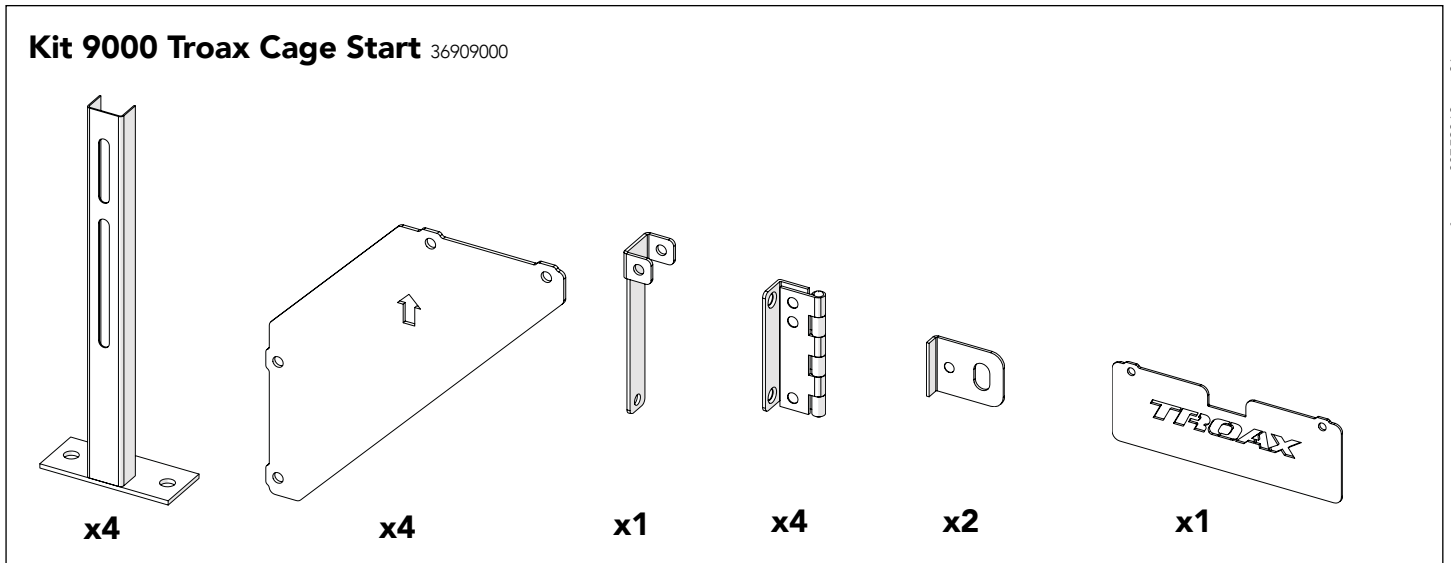

Warehouse Partitioning

Troax Cage Extension

Kit 36909010/36909110

Art no.: ver. 88759010 ver. 01
Print no.: 201806-4880-EN

Follow me

www.troax.com

Kit Cage Extension 36909010/36909110

Art no: 88759010 ver. 01