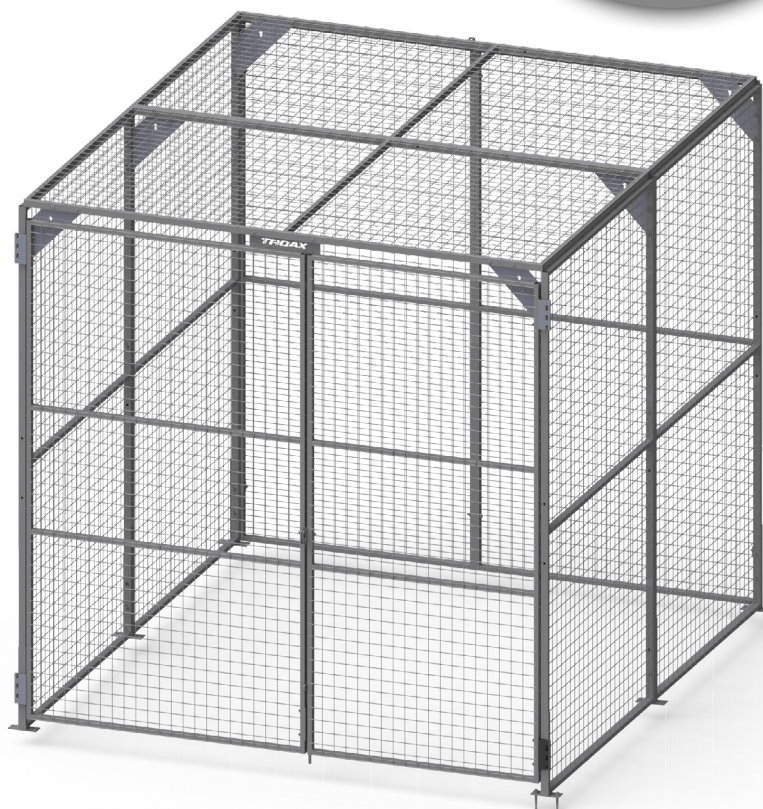

Warehouse Partitioning

Troax Cage Extension

Kit 36909010/36909110

Art no.: ver. 88759010 ver. 01
Print no.: 201806-4880-EN

Follow me

www.troax.com

Kit Cage Extension 36909010/36909110

Art no: 88759010 ver. 01

Troax Cage Start

1

Kit 9000 + Bag for Kit 9000

2

Kit 9000 + Bag for Kit 9000

3

Kit 9010/9110 + Bag for Kit 9010

4