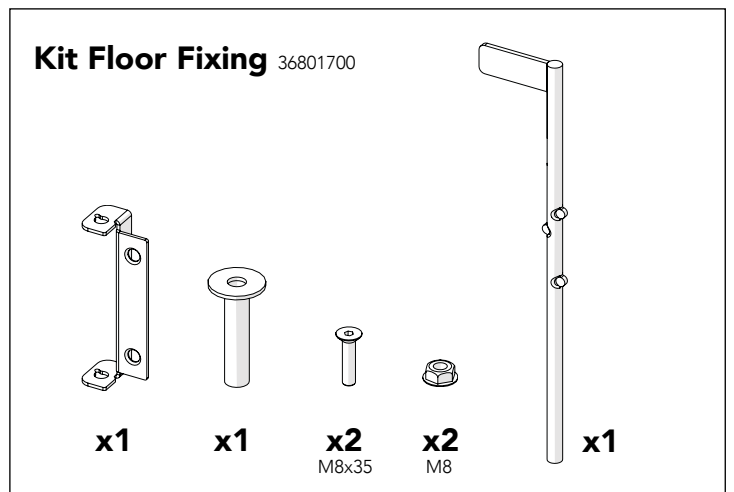

Warehouse Partitioning

Troax Cage Extension

Kit 36909010/36909110

Art no.: ver. 88759010 ver. 01
Print no.: 201806-4880-EN

Follow me

www.troax.com

Kit Cage Extension 36909010/36909110

Art no: 88759010 ver. 01