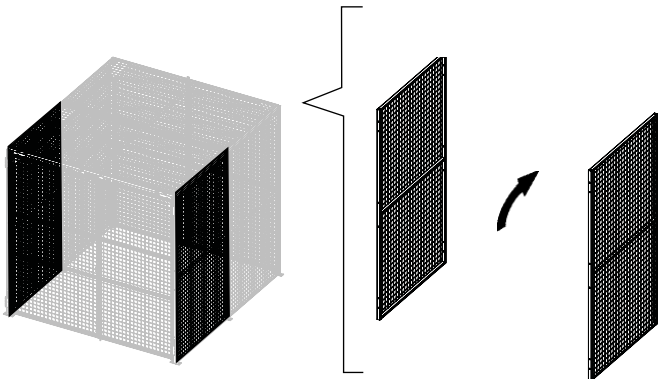

Troax Cage Start

1