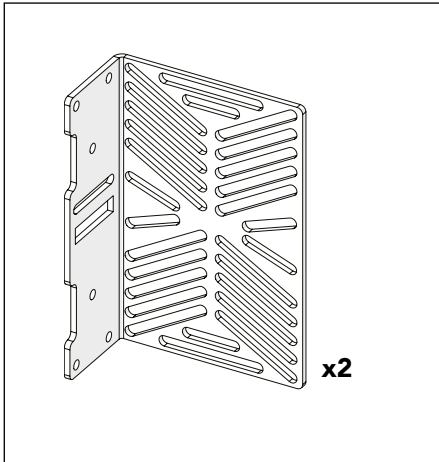

Multi Bracket 36903000

Switch examples

Art no: 88754771 ver. 01

Bag for kit 3000 88693000

Bag for kit 3000

1

Bag for kit 3000

2