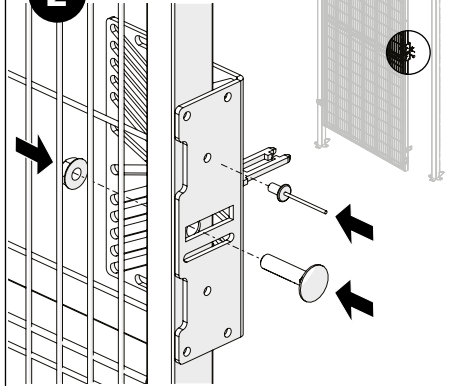

Multi Bracket 36903000

Switch examples

Art no: 88754771 ver. 01

Bag for kit 3000 88693000

Bag for kit 3000

1

Bag for kit 3000

2