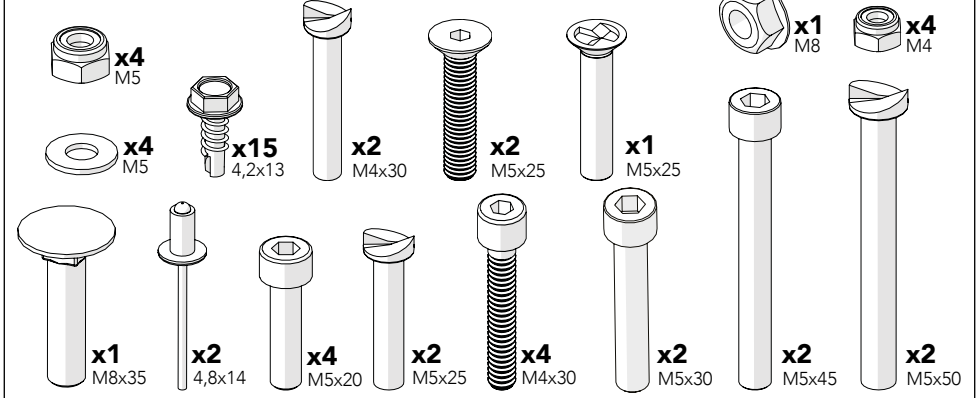

Multi Bracket 36903000

Switch examples

Art no: 88754771 ver. 01

Bag for kit 3000 88693000

Bag for kit 3000

1

Bag for kit 3000

2