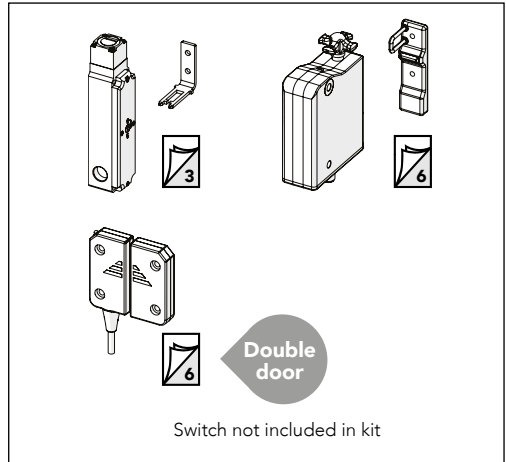

Multi Bracket 36903000

Switch examples

Art no: 88754771 ver. 01

Bag for kit 3000 88693000

Bag for kit 3000

1

Bag for kit 3000

2