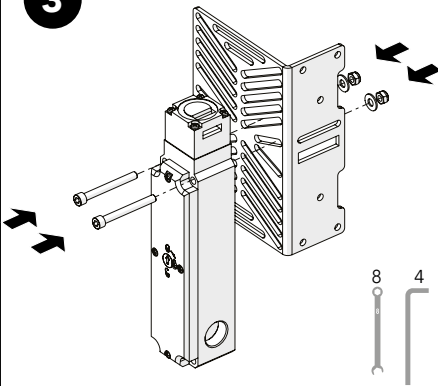

Bag for kit 3000

1

Bag for kit 3000

2

Bag for kit 3000

3

Bag for kit 3000

4