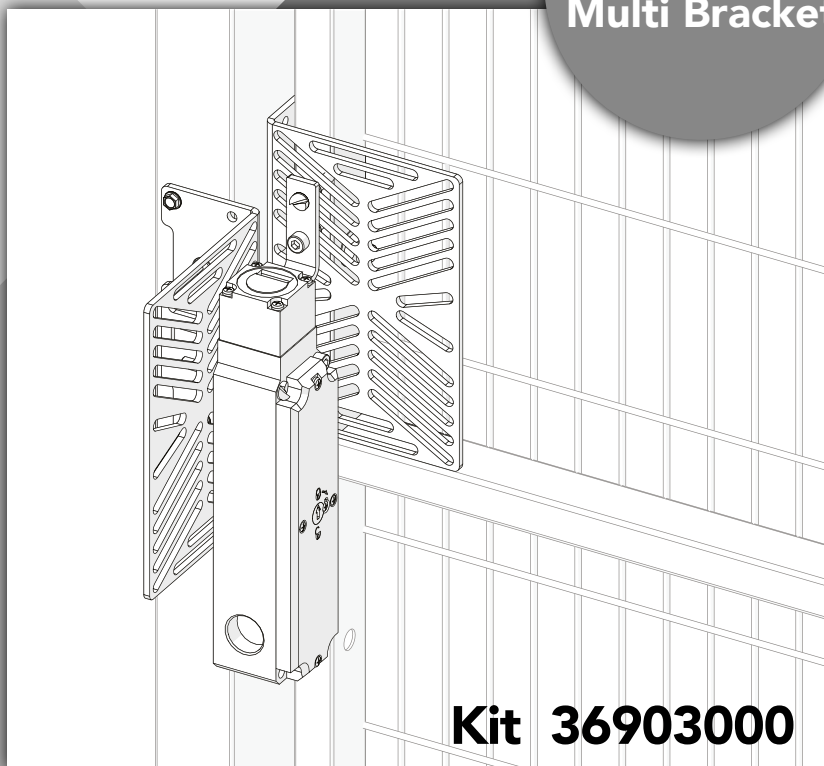

Machine
guarding

Kit 3000
Multi Bracket

Kit 36903000

Art. no: 88754771 ver. 01

Print no: 202006-9205-EN

Follow me

www.troax.com