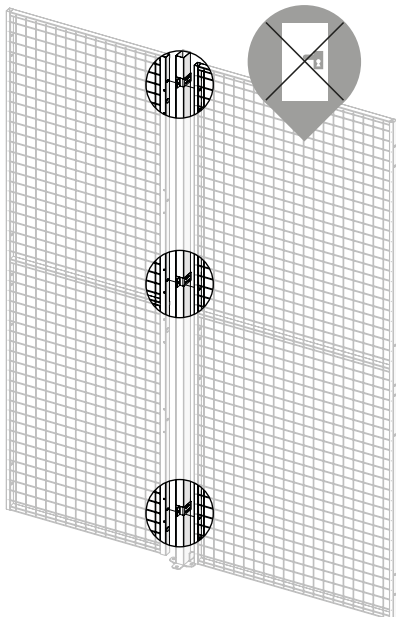

Warehouse partitioning

1

2

3

Kit CUT 2500
UR/UX

4

13mm

5