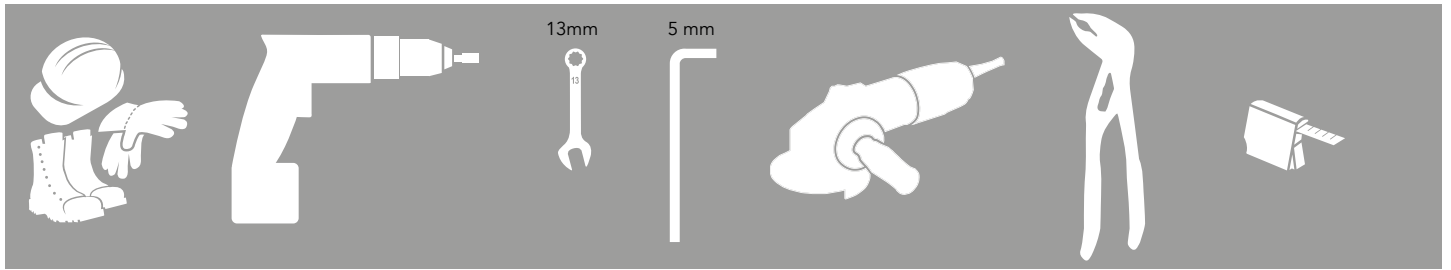

ASSEMBLY INSTRUCTION
– JUST FOLLOW ME

KIT CUT 2500 ST/UR/UX

Kit CUT 2500 ST/UR/UX

Art no: 88754747 ver. 002

Machine guarding

1

2

3