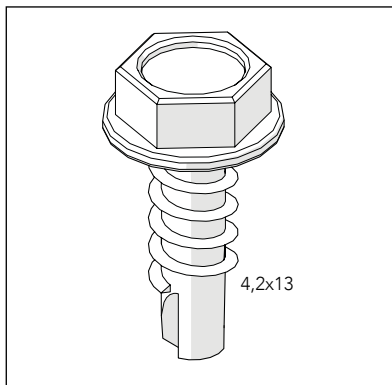

ASSEMBLY INSTRUCTION
– JUST FOLLOW ME

KIT CUT 2500 ST/UR/UX

Kit CUT 2500 ST/UR/UX

Art no: 88754747 ver. 002

Machine guarding

1

2

3

Kit CUT 2500 ST

4

13mm

Kit CUT 2500 ST

5

13mm

Smart fix

Art no: 89754747 ver: 002