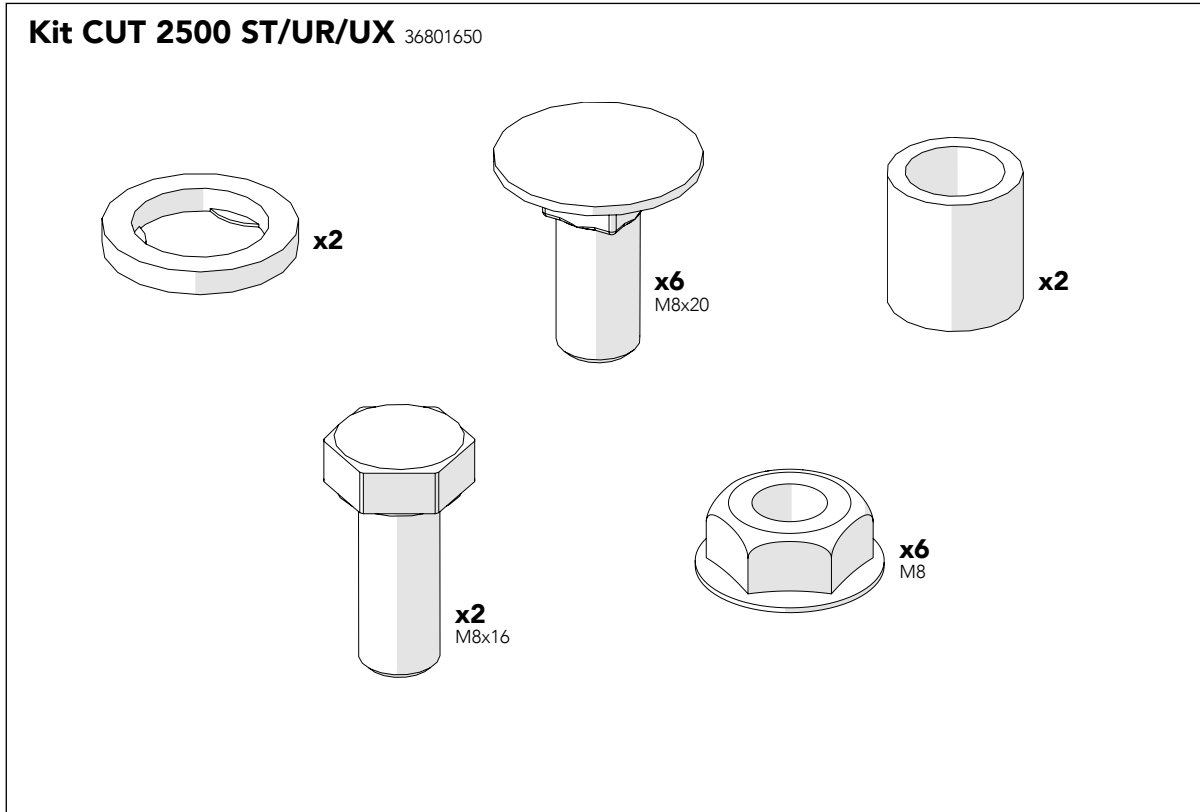

ASSEMBLY INSTRUCTION
– JUST FOLLOW ME

KIT CUT 2500 ST/UR/UX

Kit CUT 2500 ST/UR/UX

Art no: 88754747 ver. 002

Machine guarding

1

2

3

Art no: 88754747 ver. 002