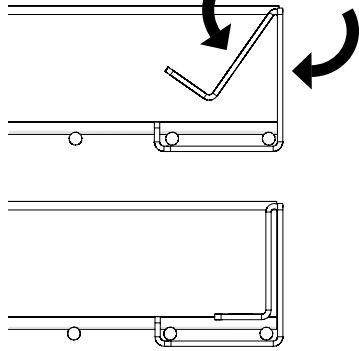

ASSEMBLY INSTRUCTION
– JUST FOLLOW ME

KIT CUT 2500 ST/UR/UX

Kit CUT 2500 ST/UR/UX

Art no: 88754747 ver. 002

Machine guarding

1

2

3