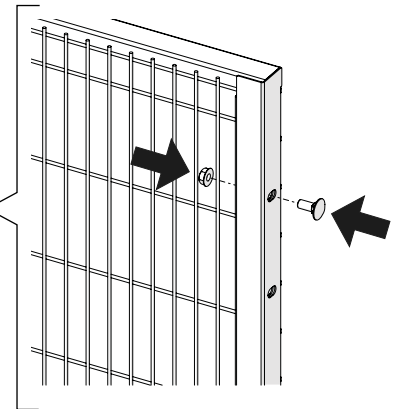

Kit CUT 2500 ST

4

13mm