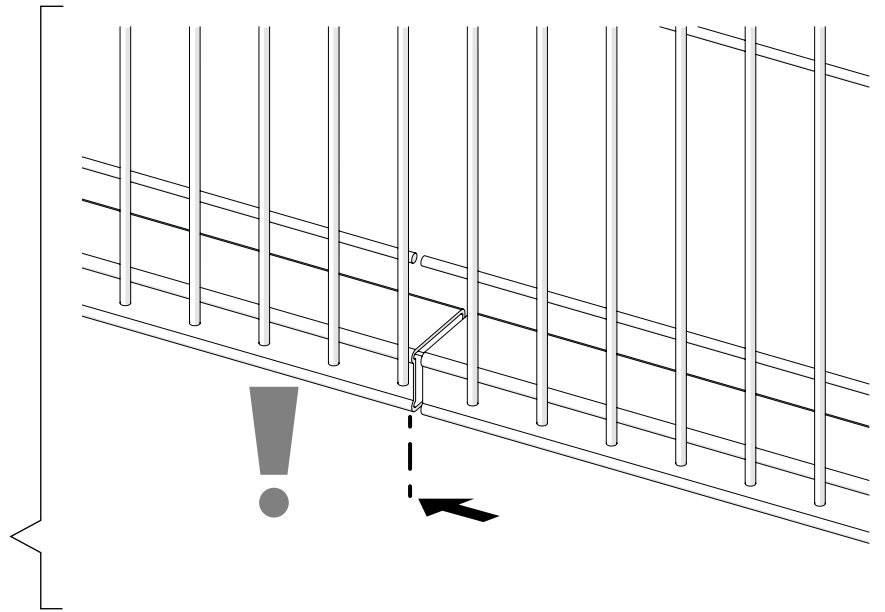

ASSEMBLY INSTRUCTION
– JUST FOLLOW ME

KIT CUT 2500 ST/UR/UX

Kit CUT 2500 ST/UR/UX

Art no: 88754747 ver. 002

Machine guarding

1

2

3