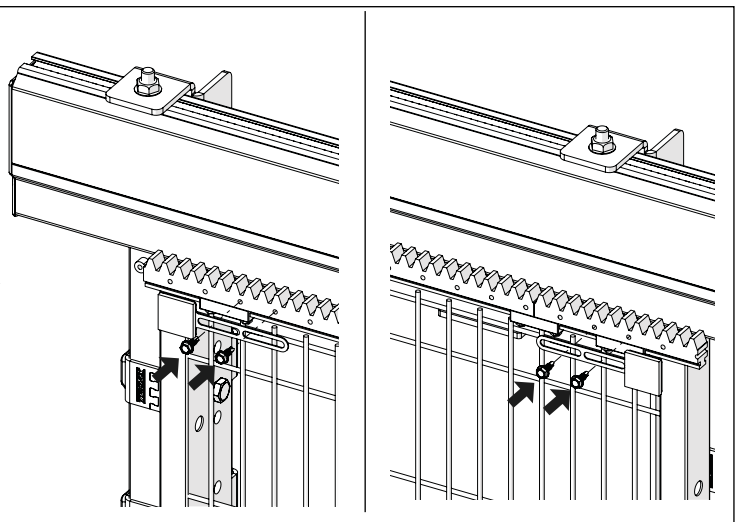

# POWER DOOR SINGLE RAIL PLC 24V

KIT 89110013

# Power Door Single Rail PLC 24V 89110013

Art no: 88754814.ver. 001

Art. no.: 89754814, ver.: 001

Art no: 88754814; ver. 001

Art. no.: 88754814, ver.: 001