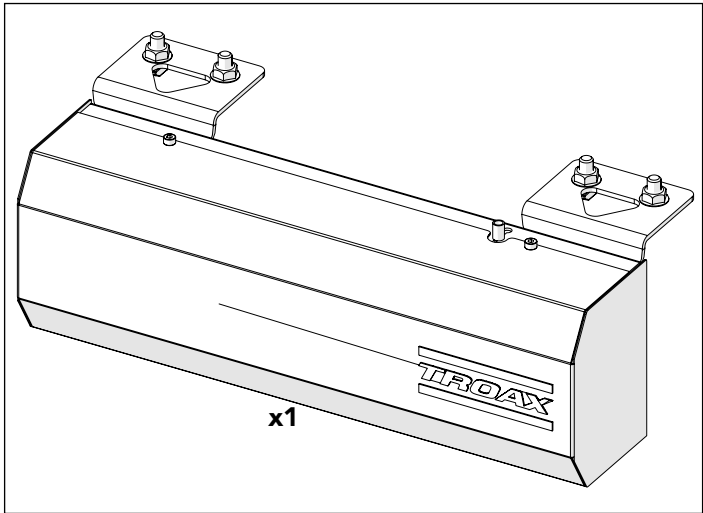

# POWER DOOR SINGLE RAIL PLC 24V

KIT 89110013

# Power Door Single Rail PLC 24V 89110013

Art no: 88754814.ver. 001

Art. no.: 89754814, ver.: 001

Art no: 88754814; ver. 001

Art. no.: 88754814, ver.: 001