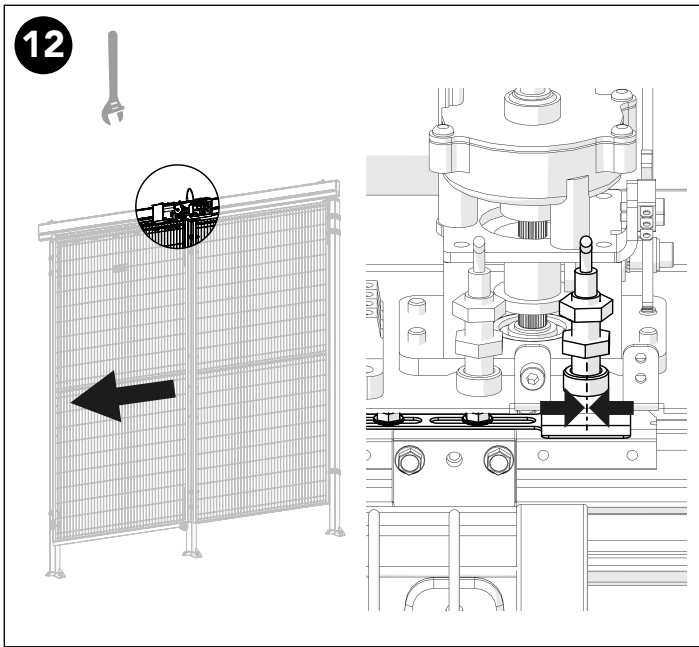

# Power Door Single Rail PLC 24V 89110013

Art no: 88754814.ver. 001

Art. no.: 89754814, ver.: 001

Art no: 88754814; ver. 001

Art. no.: 88754814, ver.: 001