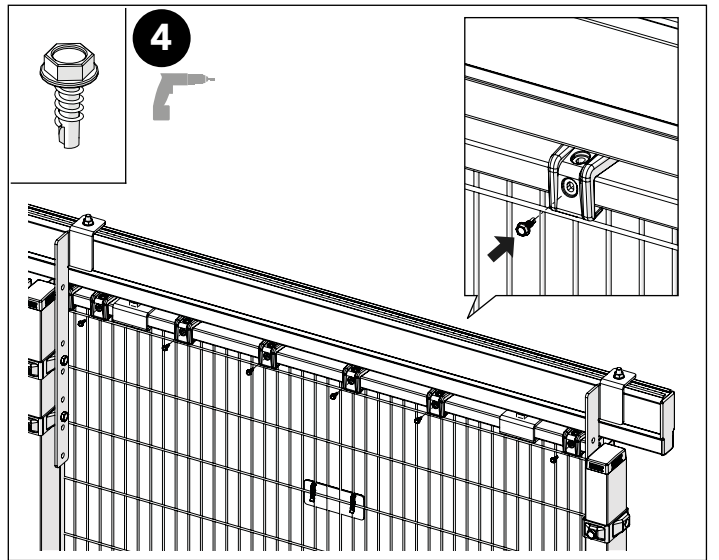

# POWER DOOR SINGLE RAIL PLC 24V

KIT 89110013

# Power Door Single Rail PLC 24V 89110013

Art no: 88754814.ver. 001

Art. no.: 89754814, ver.: 001

Art no: 88754814; ver. 001

Art. no.: 88754814, ver.: 001