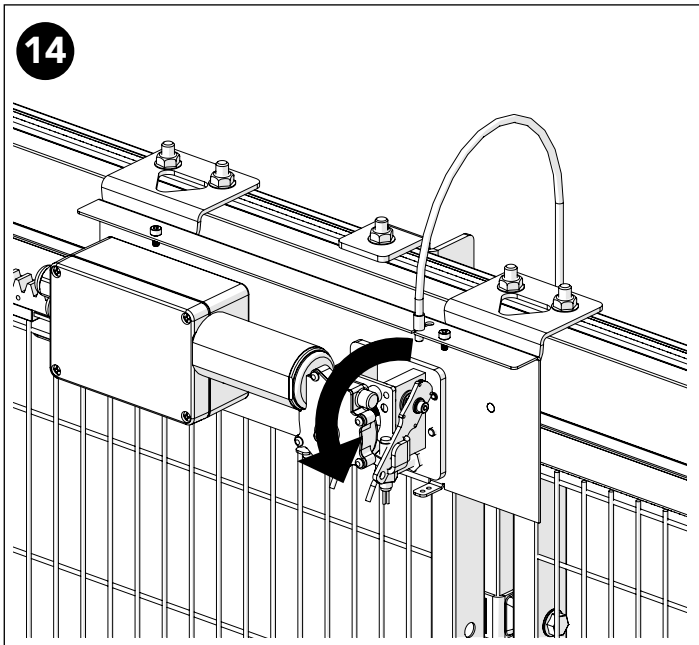

# Power Door Single Rail PLC 24V 89110013

Art no: 88754814.ver. 001

Art. no.: 89754814, ver.: 001

Art no: 88754814; ver. 001

Art. no.: 88754814, ver.: 001