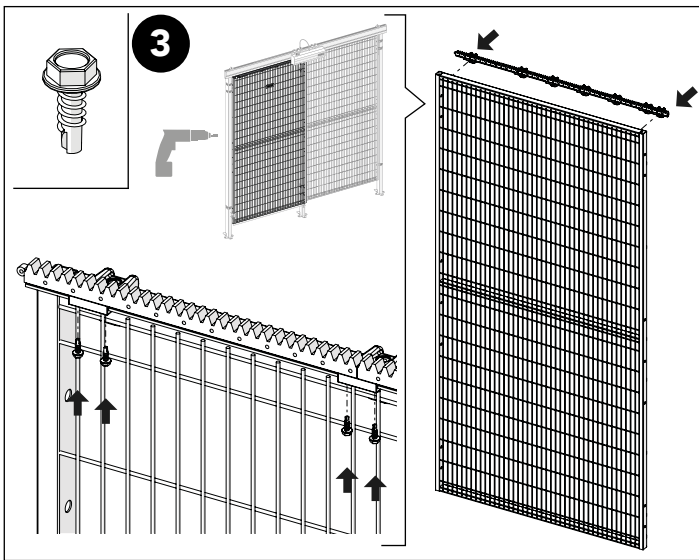

# POWER DOOR SINGLE RAIL PLC 24V

KIT 89110013

# Power Door Single Rail PLC 24V 89110013

Art no: 88754814.ver. 001

Art. no.: 89754814, ver.: 001

Art no: 88754814; ver. 001

Art. no.: 88754814, ver.: 001