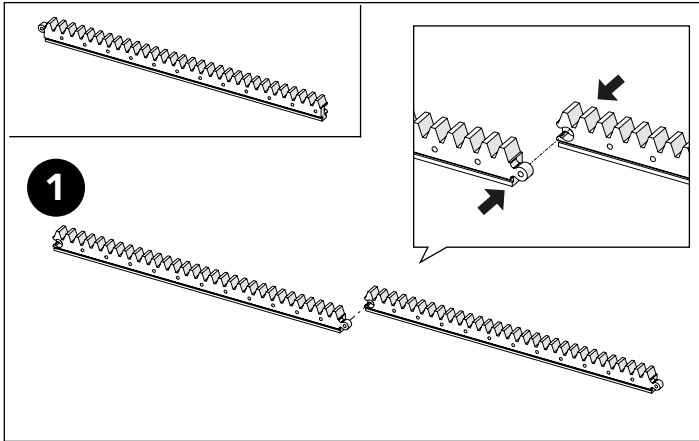

# POWER DOOR SINGLE RAIL PLC 24V

KIT 89110013

# Power Door Single Rail PLC 24V 89110013

Art no: 88754814.ver. 001

Art. no.: 89754814, ver.: 001

Art no: 88754814; ver. 001

Art. no.: 88754814, ver.: 001