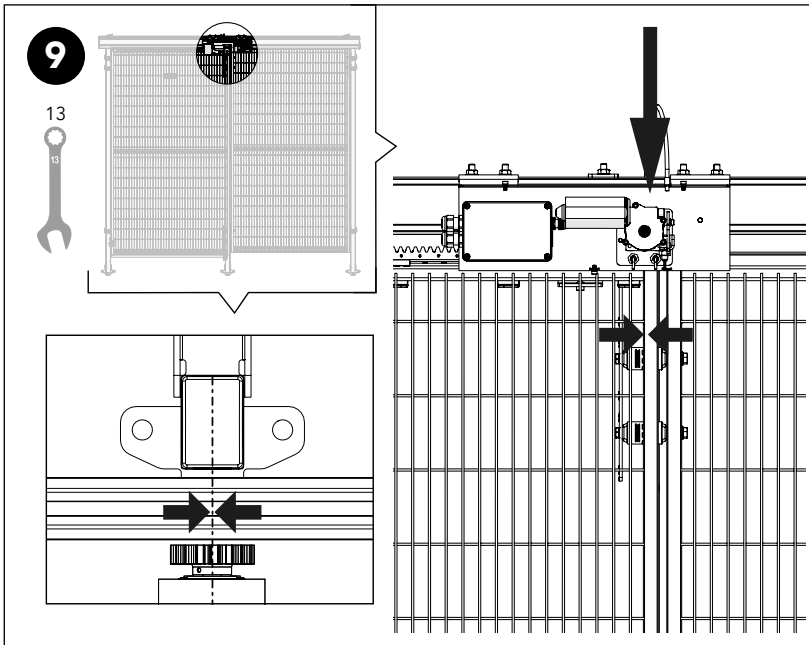

# POWER DOOR SINGLE RAIL PLC 24V

KIT 89110013

# Power Door Single Rail PLC 24V 89110013

Art no: 88754814.ver. 001

Art. no.: 89754814, ver.: 001

Art no: 88754814; ver. 001

Art. no.: 88754814, ver.: 001