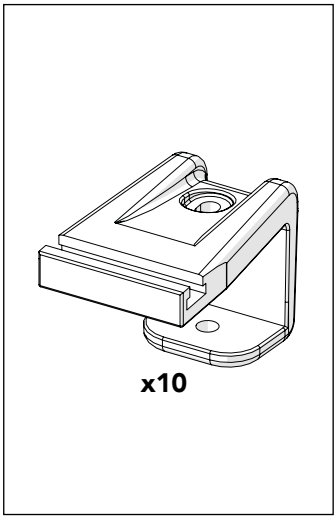

Power Door Single Rail PLC 24V 89110013

Art no: 88754814.ver. 001