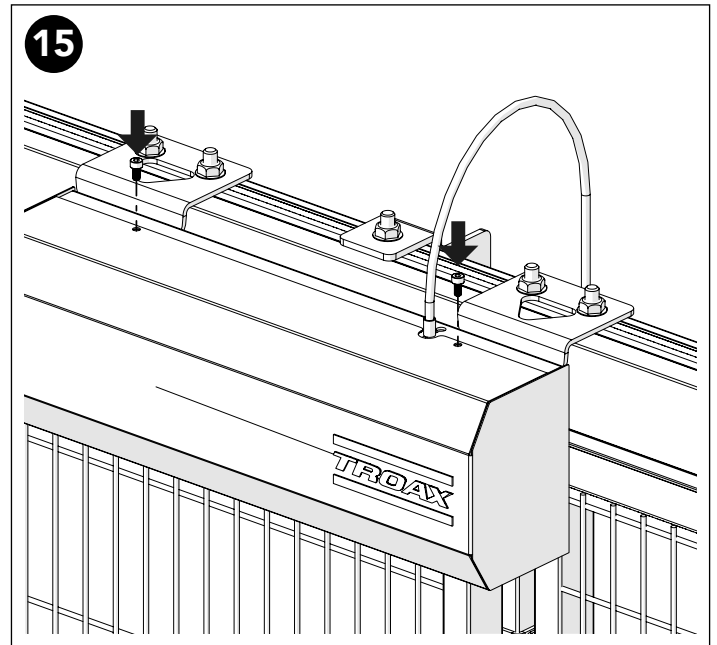

# Power Door Single Rail PLC 24V 89110013

Art no: 88754814.ver. 001

Art. no.: 89754814, ver.: 001

Art no: 88754814; ver. 001

Art. no.: 88754814, ver.: 001