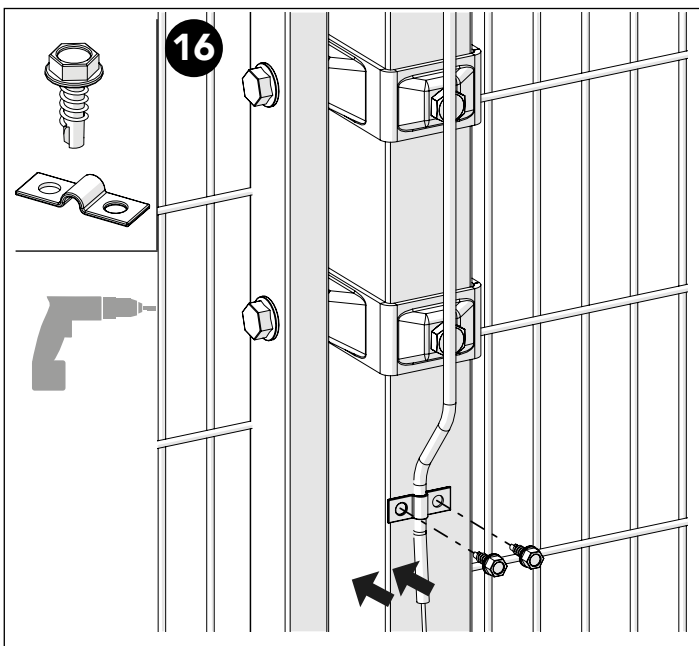

# POWER DOOR SINGLE RAIL PLC 24V

KIT 89110013

# Power Door Single Rail PLC 24V 89110013

Art no: 88754814.ver. 001

Art. no.: 89754814, ver.: 001

Art no: 88754814; ver. 001

Art. no.: 88754814, ver.: 001