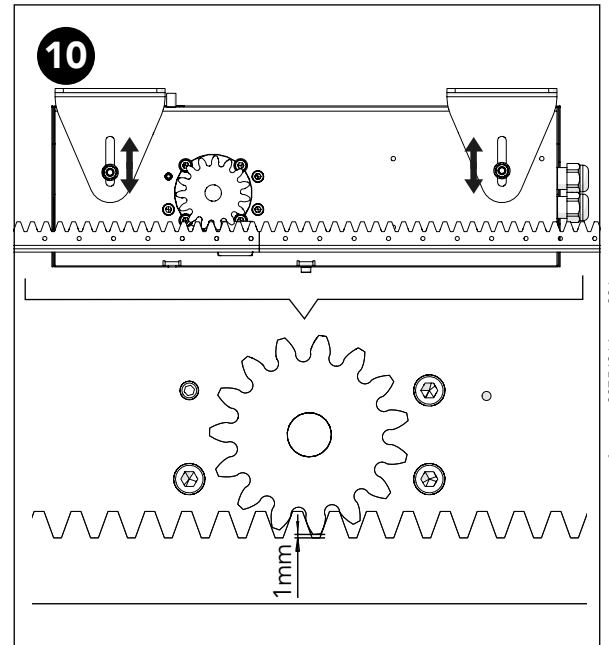

# POWER DOOR SINGLE RAIL PLC 24V

KIT 89110013

# Power Door Single Rail PLC 24V 89110013

Art no: 88754814.ver. 001

Art. no.: 89754814, ver.: 001

Art no: 88754814; ver. 001

Art. no.: 88754814, ver.: 001