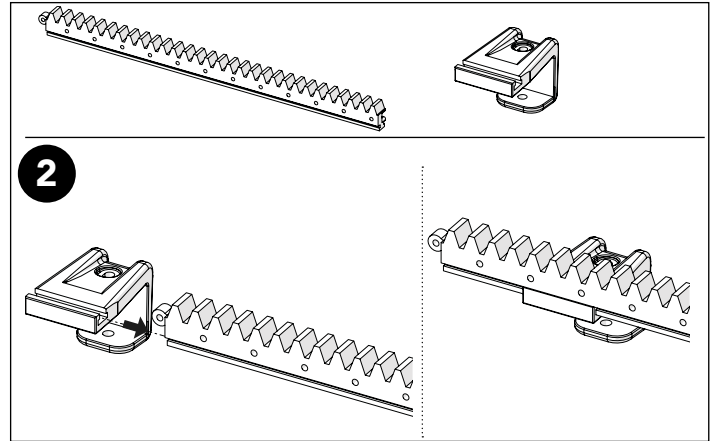

# POWER DOOR SINGLE RAIL PLC 24V

KIT 89110013

# Power Door Single Rail PLC 24V 89110013

Art no: 88754814.ver. 001

Art. no.: 89754814, ver.: 001

Art no: 88754814; ver. 001

Art. no.: 88754814, ver.: 001