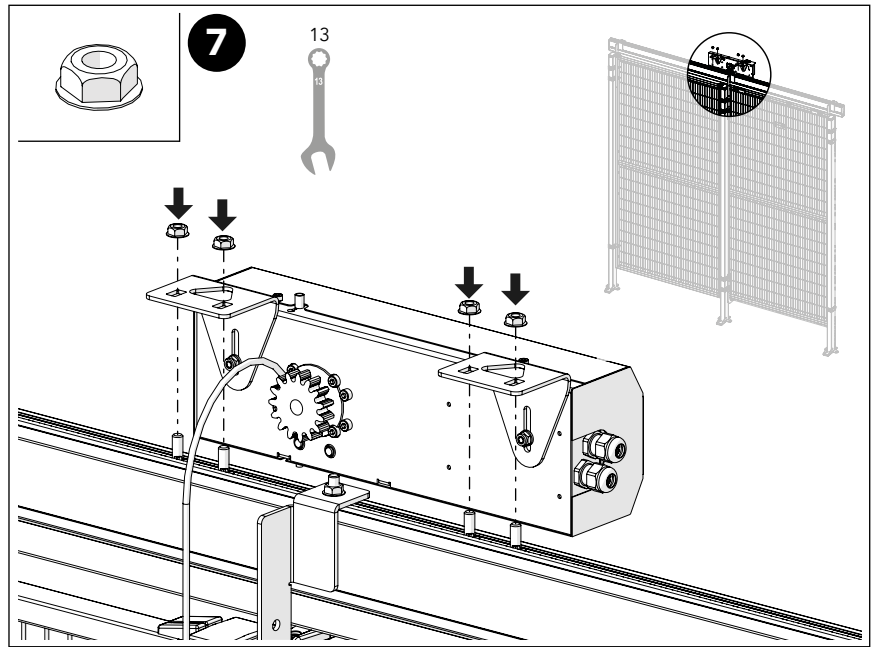

# POWER DOOR SINGLE RAIL PLC 24V

KIT 89110013

# Power Door Single Rail PLC 24V 89110013

Art no: 88754814.ver. 001

Art. no.: 89754814, ver.: 001

Art no: 88754814; ver. 001

Art. no.: 88754814, ver.: 001