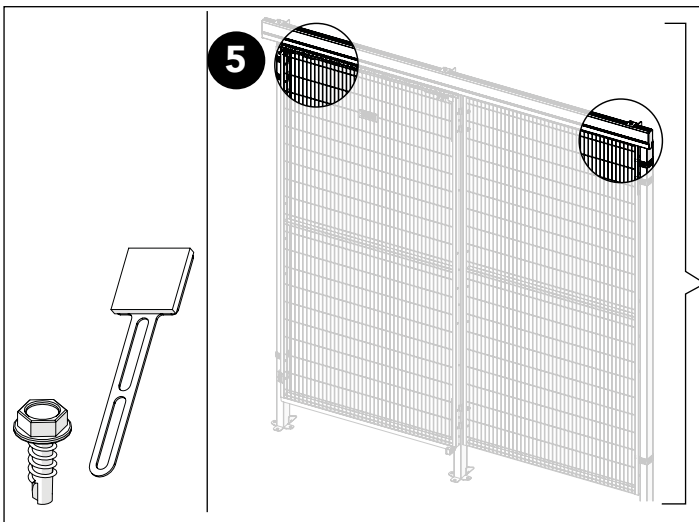

Art. no.: 89754814, ver.: 001