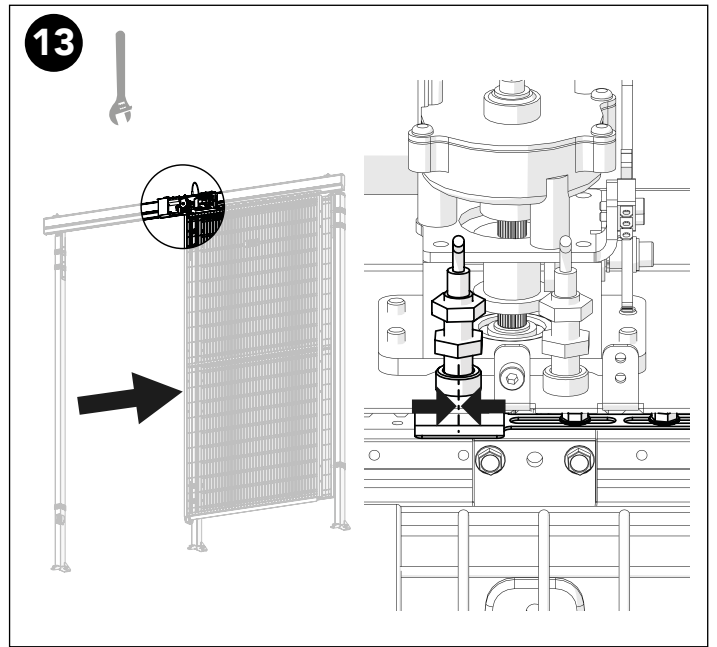

# POWER DOOR SINGLE RAIL PLC 24V

KIT 89110013

# Power Door Single Rail PLC 24V 89110013

Art no: 88754814.ver. 001

Art. no.: 89754814, ver.: 001

Art no: 88754814; ver. 001

Art. no.: 88754814, ver.: 001