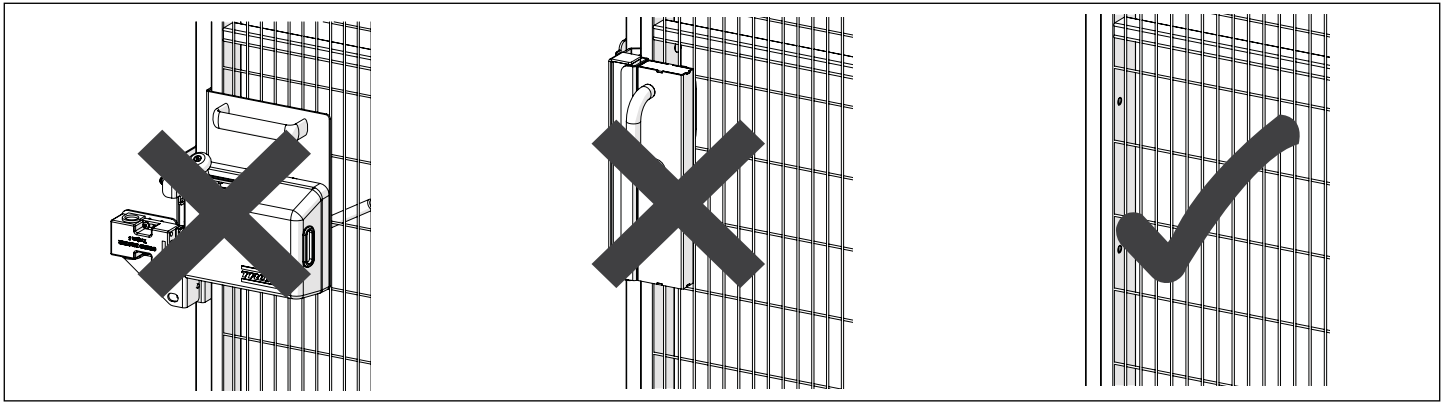

# POWER DOOR SINGLE RAIL PLC 24V

KIT 89110013

# Power Door Single Rail PLC 24V 89110013

Art no: 88754814.ver. 001

Art. no.: 89754814, ver.: 001

Art no: 88754814; ver. 001

Art. no.: 88754814, ver.: 001