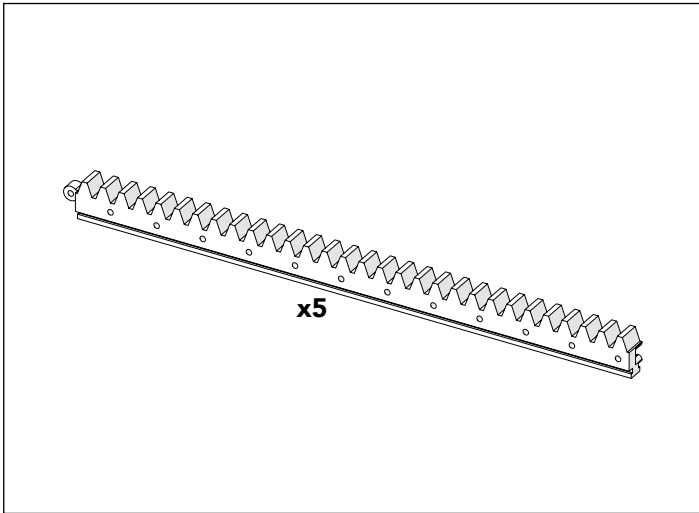

Power Door Single Rail PLC 24V 89110013

Art no: 88754814.ver. 001