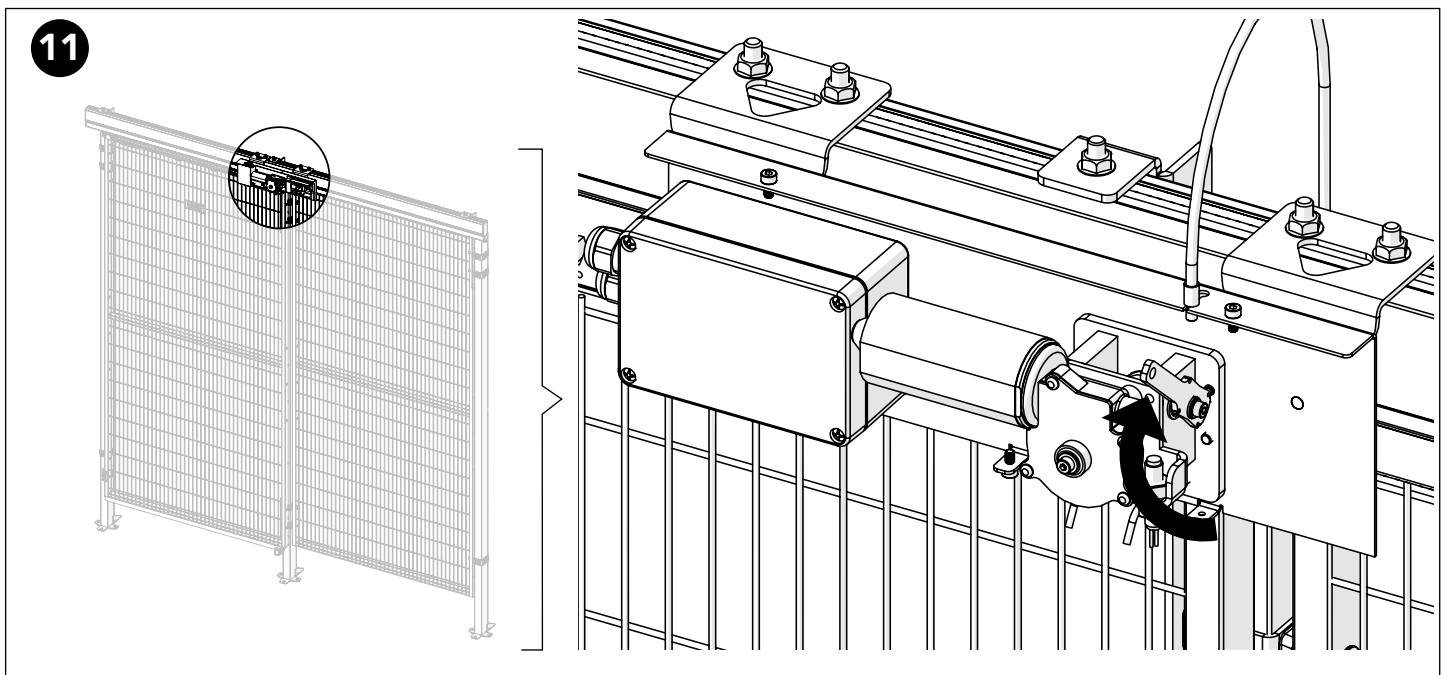

# POWER DOOR SINGLE RAIL PLC 24V

KIT 89110013

# Power Door Single Rail PLC 24V 89110013

Art no: 88754814.ver. 001

Art. no.: 89754814, ver.: 001

Art no: 88754814; ver. 001

Art. no.: 88754814, ver.: 001