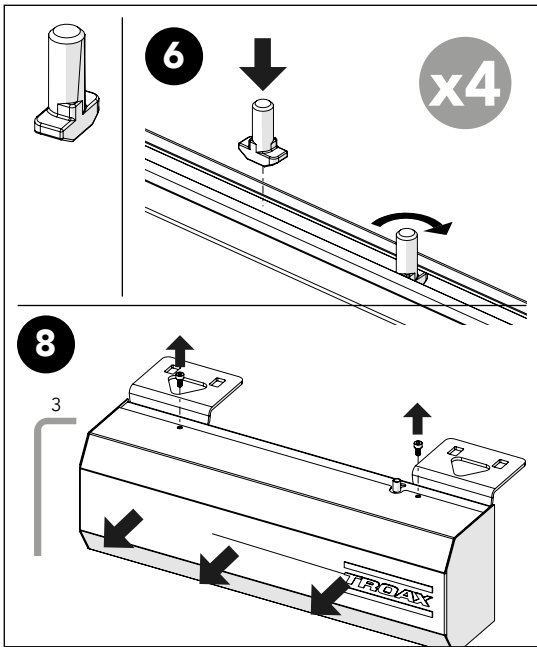

# POWER DOOR SINGLE RAIL PLC 24V

KIT 89110013

# Power Door Single Rail PLC 24V 89110013

Art no: 88754814.ver. 001

Art. no.: 89754814, ver.: 001

Art no: 88754814; ver. 001

Art. no.: 88754814, ver.: 001