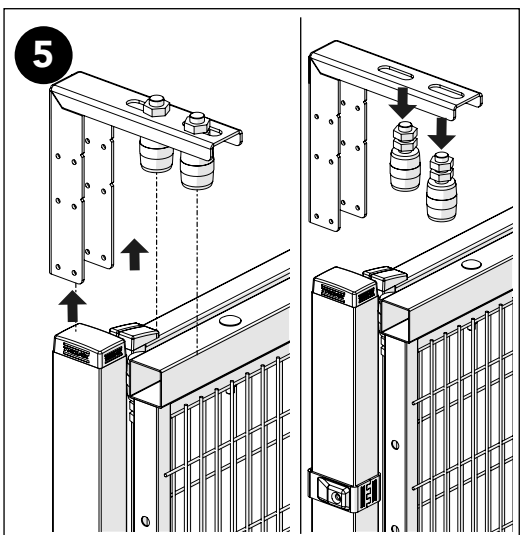

ASSEMBLY INSTRUCTION
– JUST FOLLOW ME

POWER DOOR LINEAR DOOR PLC 24V

KIT 89110014

Power Door Linear PLC 24V 89110014

Art no: 88754815 ver. 001

Art. no.: 89754815 ver.: 001

Art no: 88754814 ver: 001