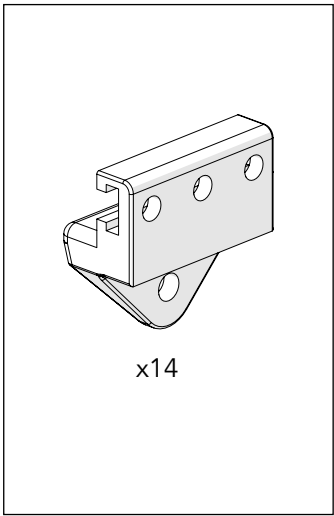

ASSEMBLY INSTRUCTION
– JUST FOLLOW ME

POWER DOOR LINEAR DOOR PLC 24V

KIT 89110014

Power Door Linear PLC 24V 89110014

Art no: 88754815 ver. 001

Art. no.: 89754815 ver.: 001

Art no: 88754814 ver: 001