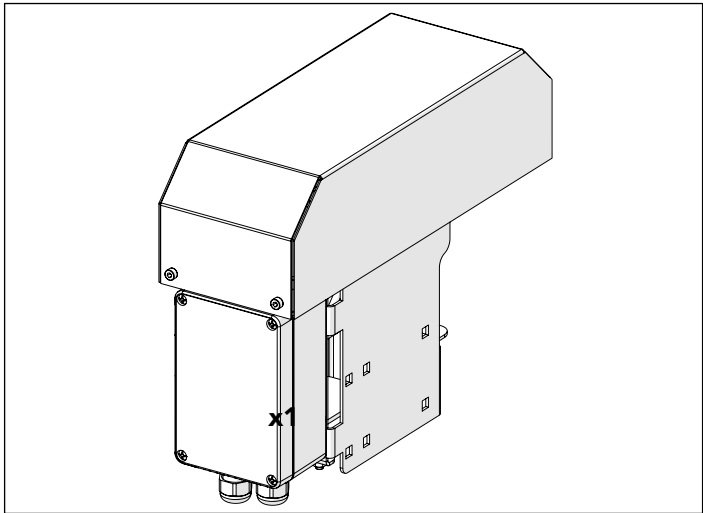

ASSEMBLY INSTRUCTION
– JUST FOLLOW ME

POWER DOOR LINEAR DOOR PLC 24V

KIT 89110014

Power Door Linear PLC 24V 89110014

Art no: 88754815 ver. 001

Art. no.: 89754815 ver.: 001

Art no: 88754814 ver: 001