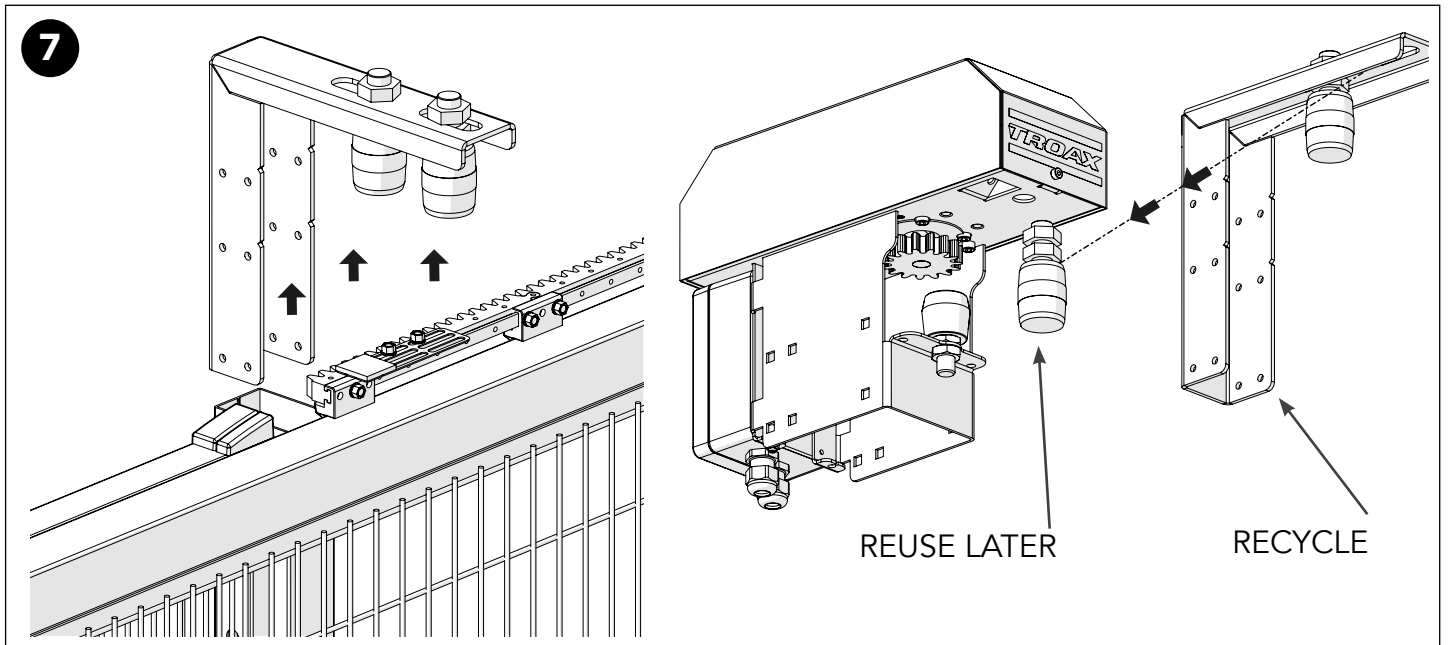

ASSEMBLY INSTRUCTION
– JUST FOLLOW ME

POWER DOOR LINEAR DOOR PLC 24V

KIT 89110014

Power Door Linear PLC 24V 89110014

Art no: 88754815 ver. 001

Art. no.: 89754815 ver.: 001

Art no: 88754814 ver: 001