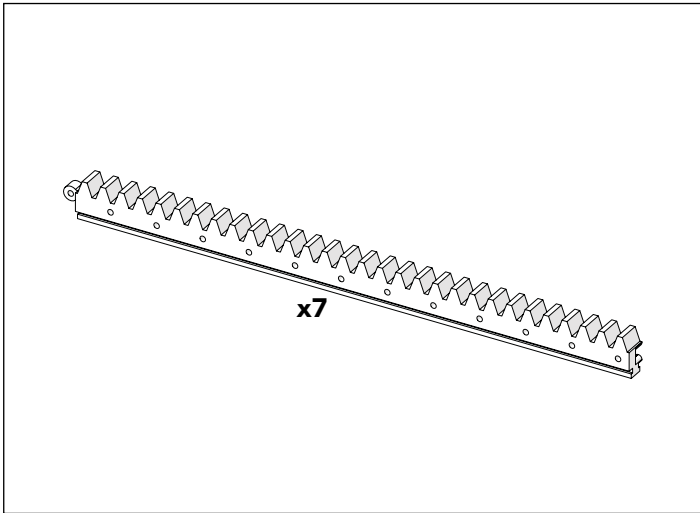

ASSEMBLY INSTRUCTION
– JUST FOLLOW ME

POWER DOOR LINEAR DOOR PLC 24V

KIT 89110014

Power Door Linear PLC 24V 89110014

Art no: 88754815 ver. 001

Art. no.: 89754815 ver.: 001

Art no: 88754814 ver: 001