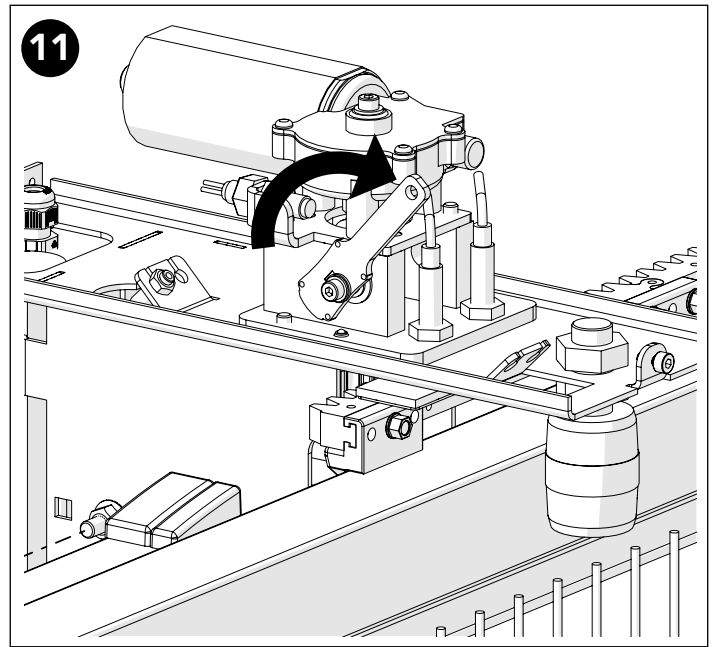

ASSEMBLY INSTRUCTION
– JUST FOLLOW ME

POWER DOOR LINEAR DOOR PLC 24V

KIT 89110014

Power Door Linear PLC 24V 89110014

Art no: 88754815 ver. 001

Art. no.: 89754815 ver.: 001

Art no: 88754814 ver: 001