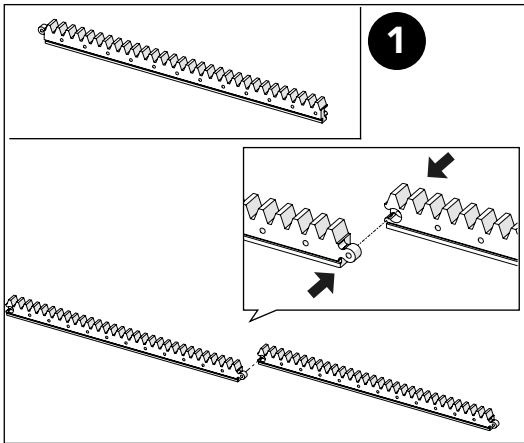

ASSEMBLY INSTRUCTION
– JUST FOLLOW ME

POWER DOOR LINEAR DOOR PLC 24V

KIT 89110014

Power Door Linear PLC 24V 89110014

Art no: 88754815 ver. 001

Art. no.: 89754815 ver.: 001

Art no: 88754814 ver: 001