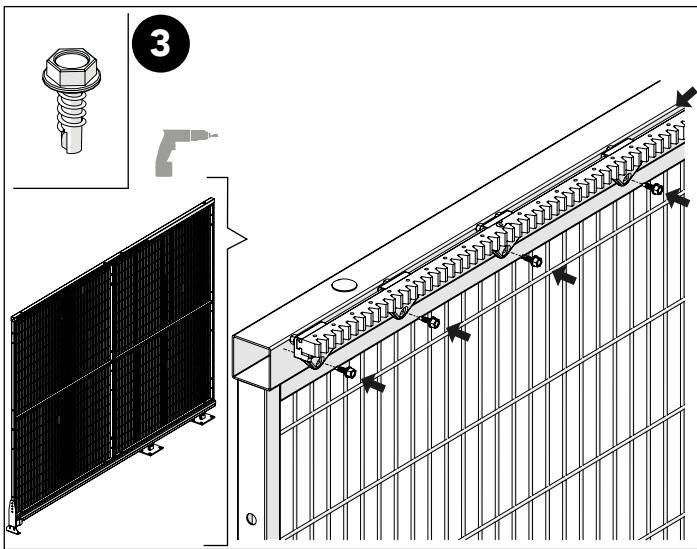

ASSEMBLY INSTRUCTION
– JUST FOLLOW ME

POWER DOOR LINEAR DOOR PLC 24V

KIT 89110014

Power Door Linear PLC 24V 89110014

Art no: 88754815 ver. 001

Art. no.: 89754815 ver.: 001

Art no: 88754814 ver: 001