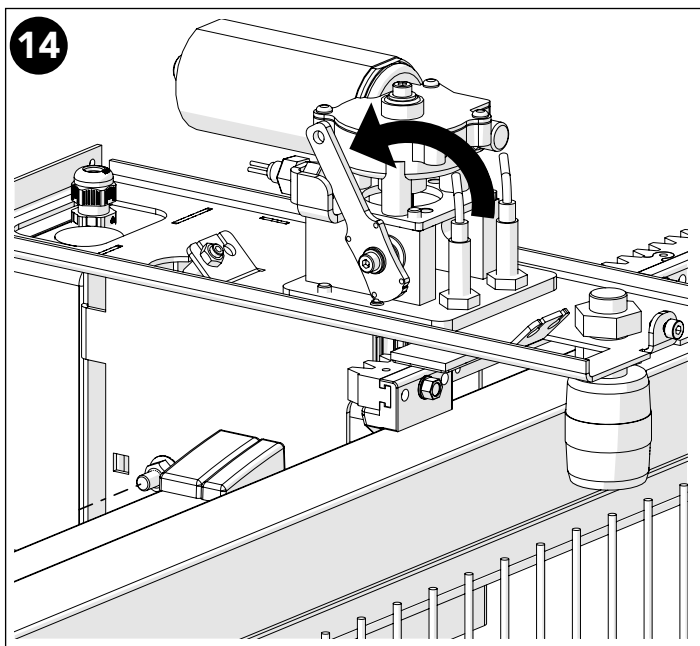

ASSEMBLY INSTRUCTION
– JUST FOLLOW ME

POWER DOOR LINEAR DOOR PLC 24V

KIT 89110014

Power Door Linear PLC 24V 89110014

Art no: 88754815 ver. 001

Art. no.: 89754815 ver.: 001

Art no: 88754814 ver: 001