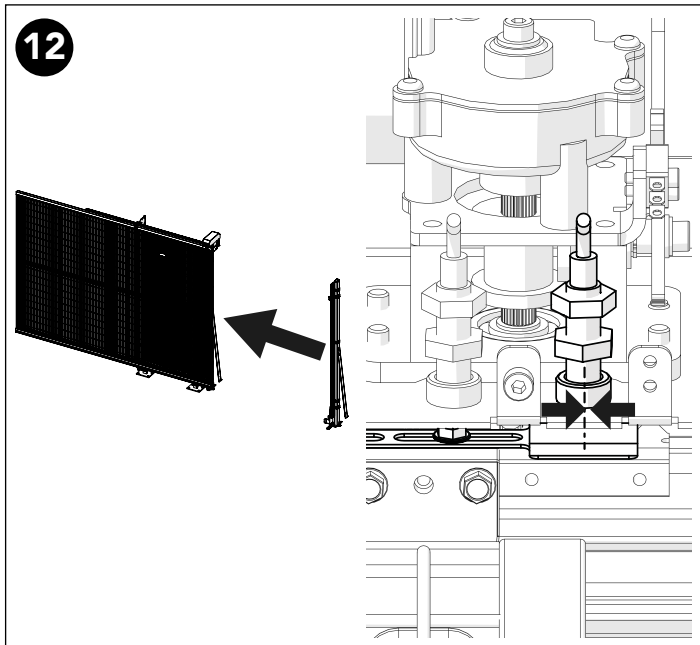

ASSEMBLY INSTRUCTION
– JUST FOLLOW ME

POWER DOOR LINEAR DOOR PLC 24V

KIT 89110014

Power Door Linear PLC 24V 89110014

Art no: 88754815 ver. 001

Art. no.: 89754815 ver.: 001

Art no: 88754814 ver: 001