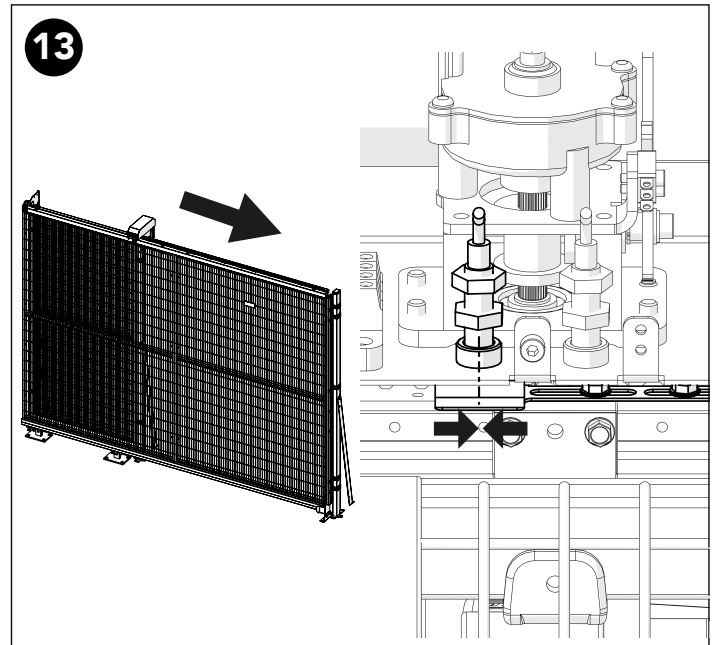

ASSEMBLY INSTRUCTION
– JUST FOLLOW ME

POWER DOOR LINEAR DOOR PLC 24V

KIT 89110014

Power Door Linear PLC 24V 89110014

Art no: 88754815 ver. 001

Art. no.: 89754815 ver.: 001

Art no: 88754814 ver: 001