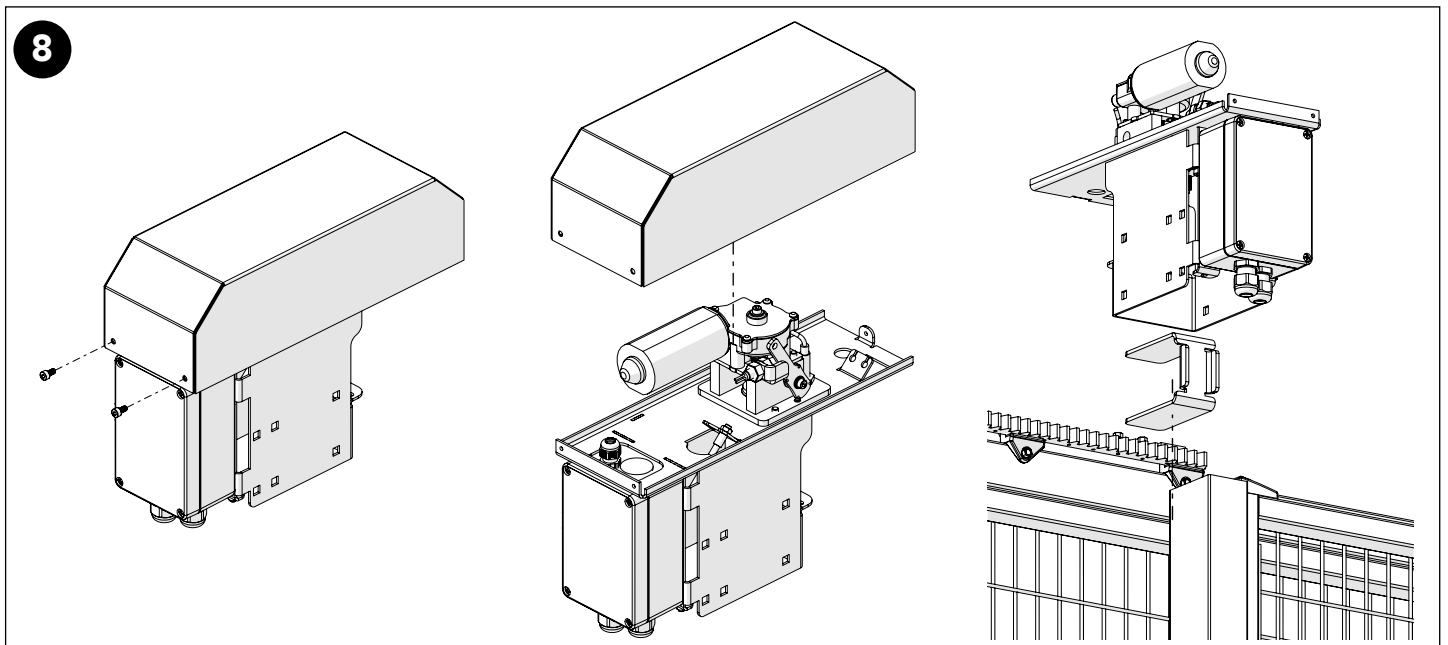

ASSEMBLY INSTRUCTION
– JUST FOLLOW ME

POWER DOOR LINEAR DOOR PLC 24V

KIT 89110014

Power Door Linear PLC 24V 89110014

Art no: 88754815 ver. 001

Art. no.: 89754815 ver.: 001

Art no: 88754814 ver: 001