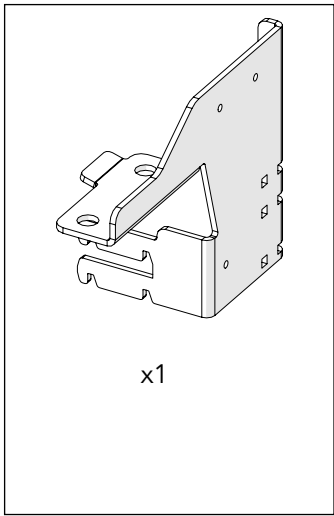

ASSEMBLY INSTRUCTION
– JUST FOLLOW ME

POWER DOOR LINEAR DOOR PLC 24V

KIT 89110014

Power Door Linear PLC 24V 89110014

Art no: 88754815 ver. 001

Art. no.: 89754815 ver.: 001

Art no: 88754814 ver: 001