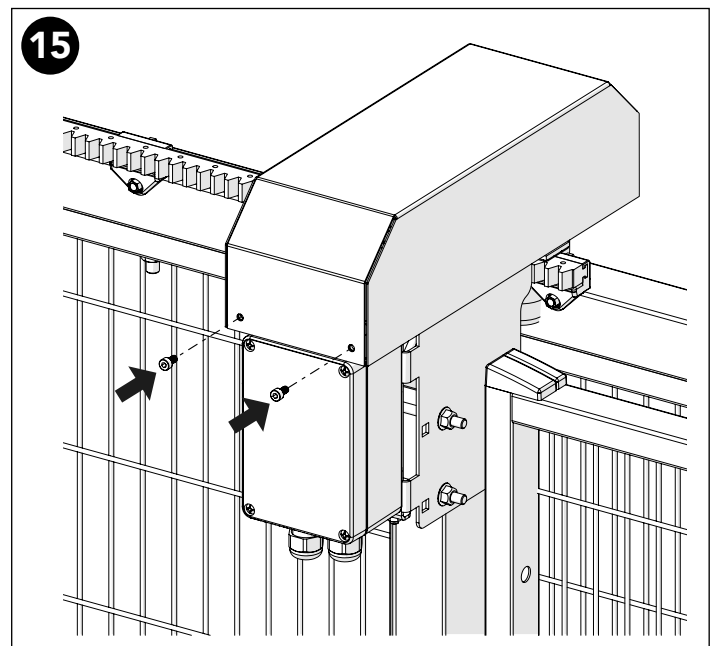

ASSEMBLY INSTRUCTION
– JUST FOLLOW ME

POWER DOOR LINEAR DOOR PLC 24V

KIT 89110014

Power Door Linear PLC 24V 89110014

Art no: 88754815 ver. 001

Art. no.: 89754815 ver.: 001

Art no: 88754814 ver: 001