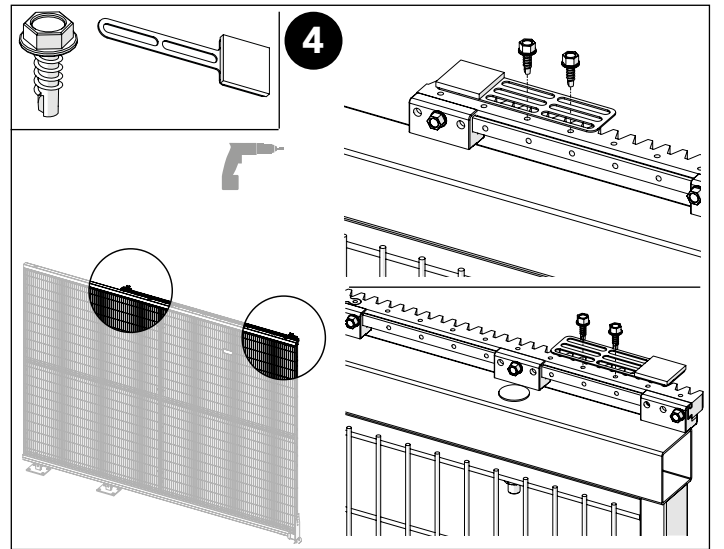

ASSEMBLY INSTRUCTION
– JUST FOLLOW ME

POWER DOOR LINEAR DOOR PLC 24V

KIT 89110014

Power Door Linear PLC 24V 89110014

Art no: 88754815 ver. 001

Art. no.: 89754815 ver.: 001

Art no: 88754814 ver: 001