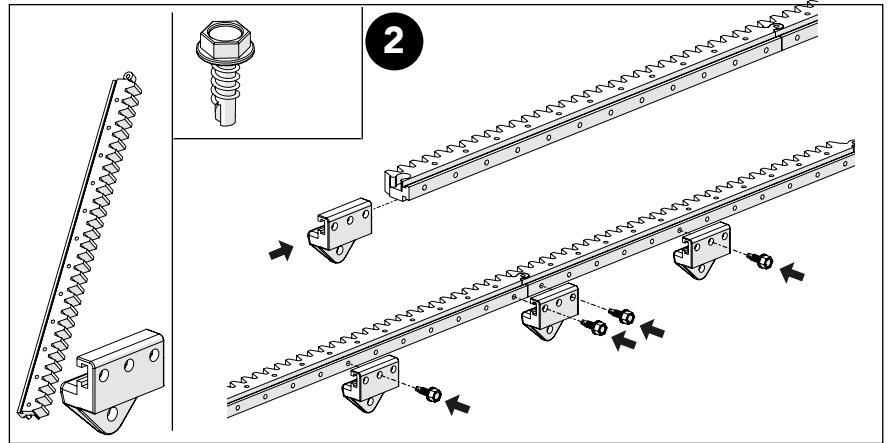

ASSEMBLY INSTRUCTION
– JUST FOLLOW ME

POWER DOOR LINEAR DOOR PLC 24V

KIT 89110014

Power Door Linear PLC 24V 89110014

Art no: 88754815 ver. 001

Art. no.: 89754815 ver.: 001

Art no: 88754814 ver: 001