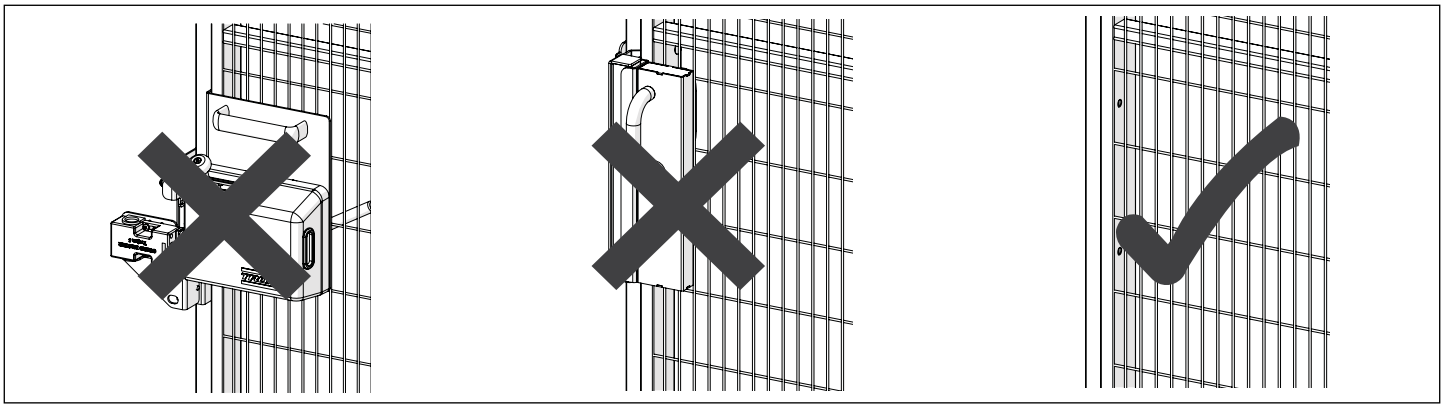

ASSEMBLY INSTRUCTION
– JUST FOLLOW ME

POWER DOOR LINEAR DOOR PLC 24V

KIT 89110014

Power Door Linear PLC 24V 89110014

Art no: 88754815 ver. 001

Art. no.: 89754815 ver.: 001

Art no: 88754814 ver: 001