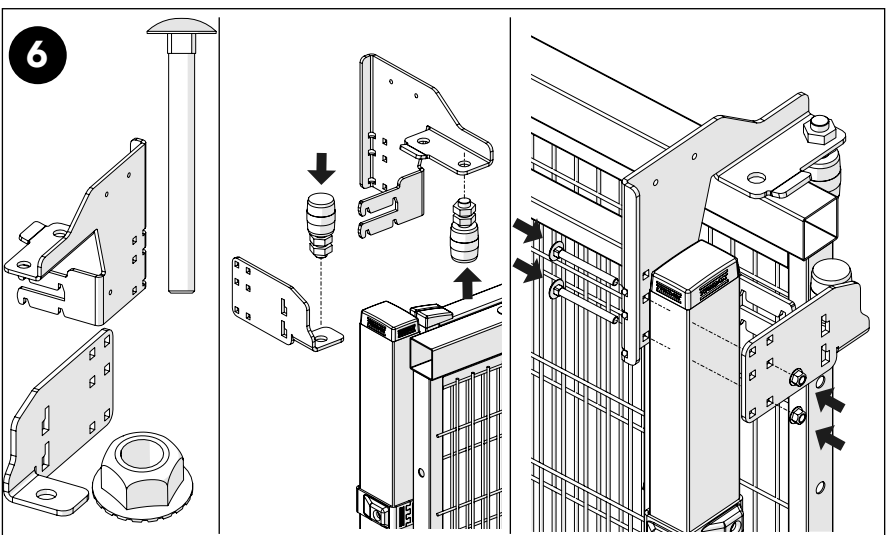

ASSEMBLY INSTRUCTION
– JUST FOLLOW ME

POWER DOOR LINEAR DOOR PLC 24V

KIT 89110014

Power Door Linear PLC 24V 89110014

Art no: 88754815 ver. 001

Art. no.: 89754815 ver.: 001

Art no: 88754814 ver: 001