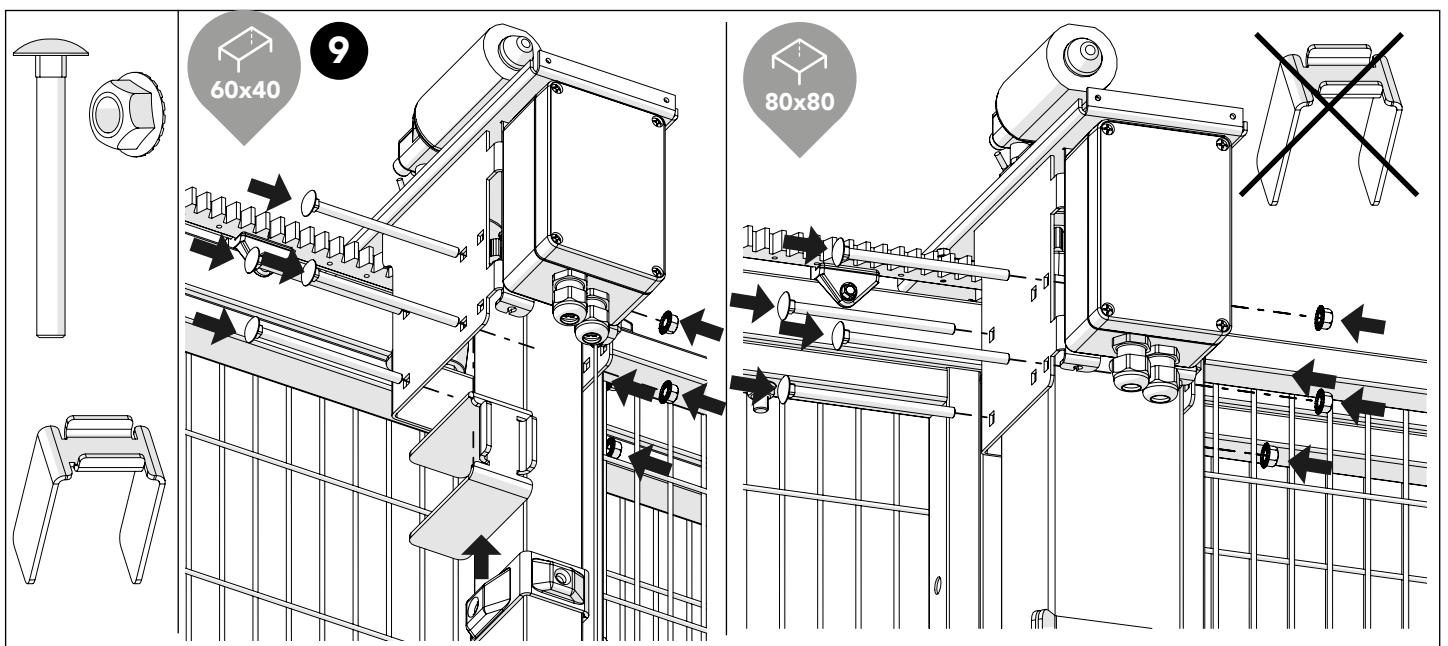

ASSEMBLY INSTRUCTION
– JUST FOLLOW ME

POWER DOOR LINEAR DOOR PLC 24V

KIT 89110014

Power Door Linear PLC 24V 89110014

Art no: 88754815 ver. 001

Art. no.: 89754815 ver.: 001

Art no: 88754814 ver: 001