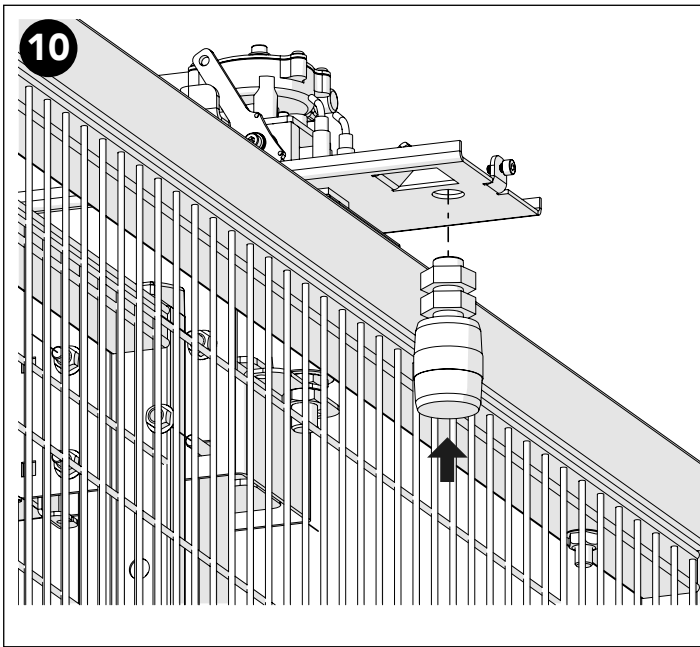

ASSEMBLY INSTRUCTION
– JUST FOLLOW ME

POWER DOOR LINEAR DOOR PLC 24V

KIT 89110014

Power Door Linear PLC 24V 89110014

Art no: 88754815 ver. 001

Art. no.: 89754815 ver.: 001

Art no: 88754814 ver: 001