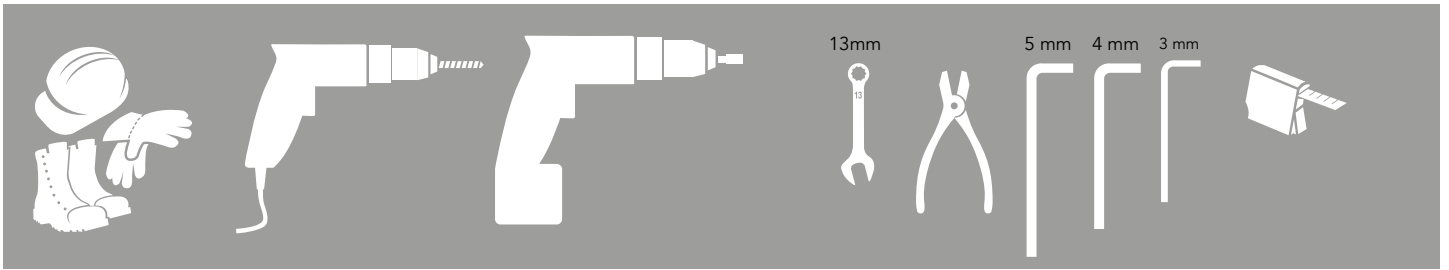

ASSEMBLY INSTRUCTION
– JUST FOLLOW ME

DOUBLE SLIDING DOOR EC LOCK

KIT 36907610, 36907680

Kit Double sliding door WP EC Lock

Kit 7680 MHL UX EC Dbl. Slide acc 36907680

36900589 x2
36900549 x4
36901429 x1
36901509 x1
2950400 x1