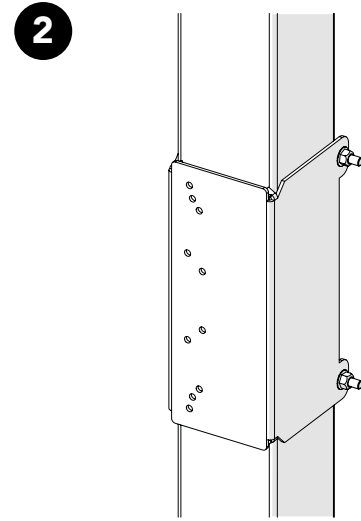

Kit 8160 SL Fixing 5 36908160

Follow me

www.troax.com