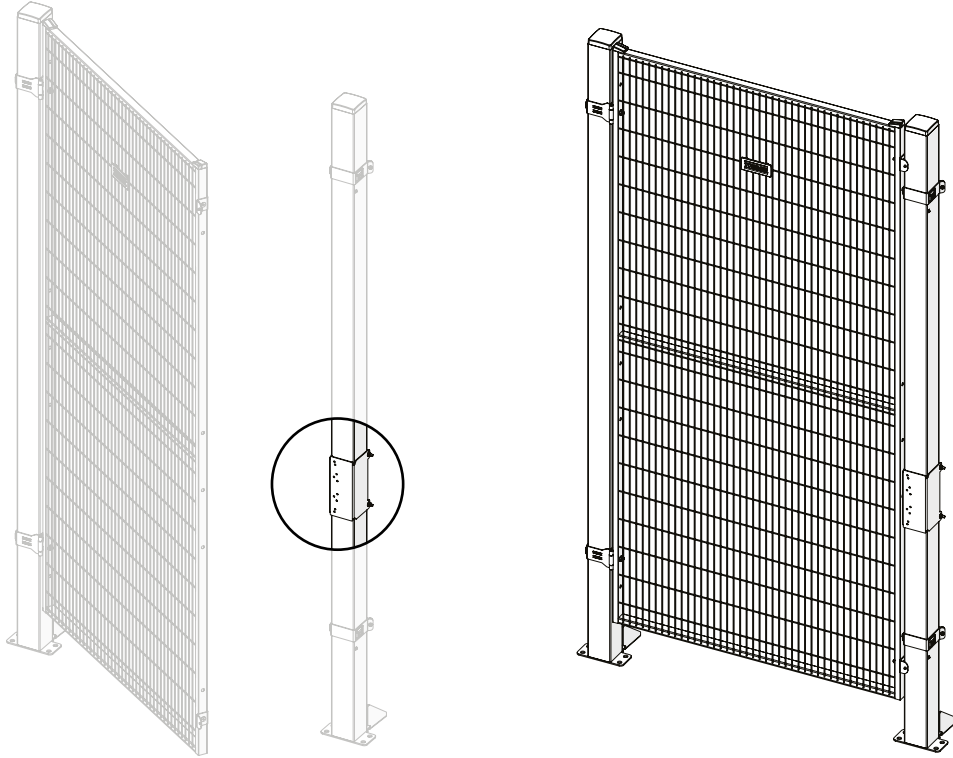

Kit 8160 SL Fixing 5 36908160

Follow me

www.troax.com